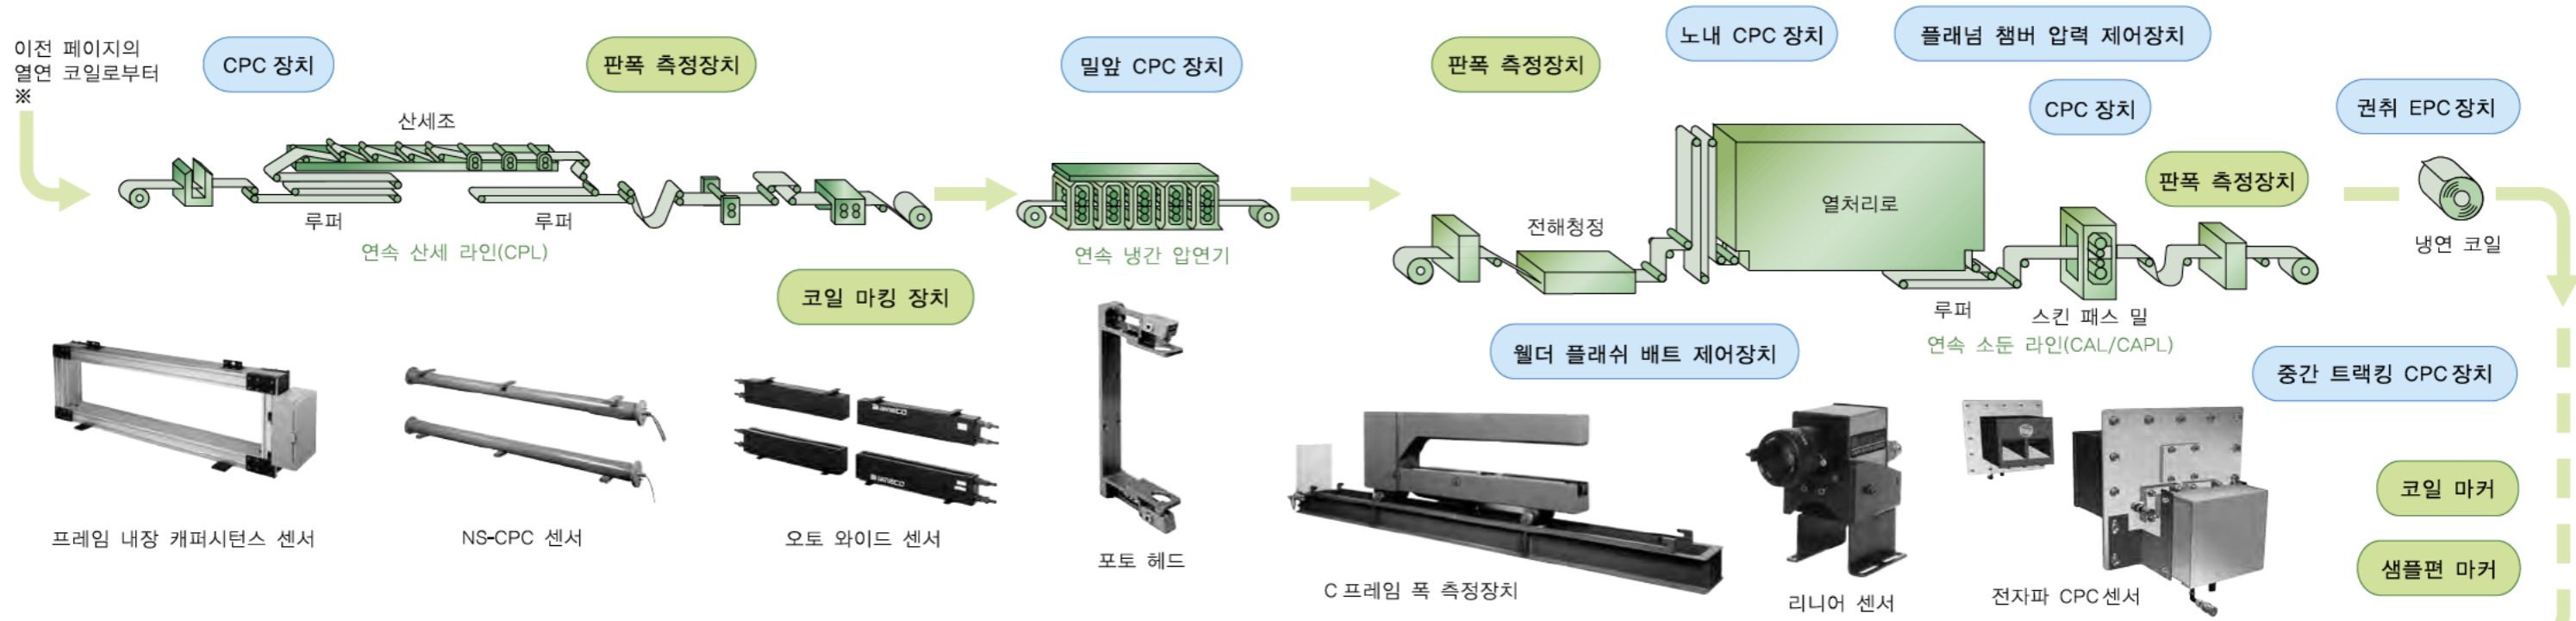

# 철강 프로세스에 있어서의 니레코의 계측·제어장치

**NIRECO**

We reserve the right to change the specifications in this catalog without prior notice for improving and updating our products.

---

Kyobashi Office  
Asako Kyobashi Bldg., Kyobashi 1-6-13, Chuo-ku, Tokyo, 104-0031, Japan  
TEL : +81-3-3562-2201 FAX : +81-3-3564-4316  
URL : <http://www.nireco.com>