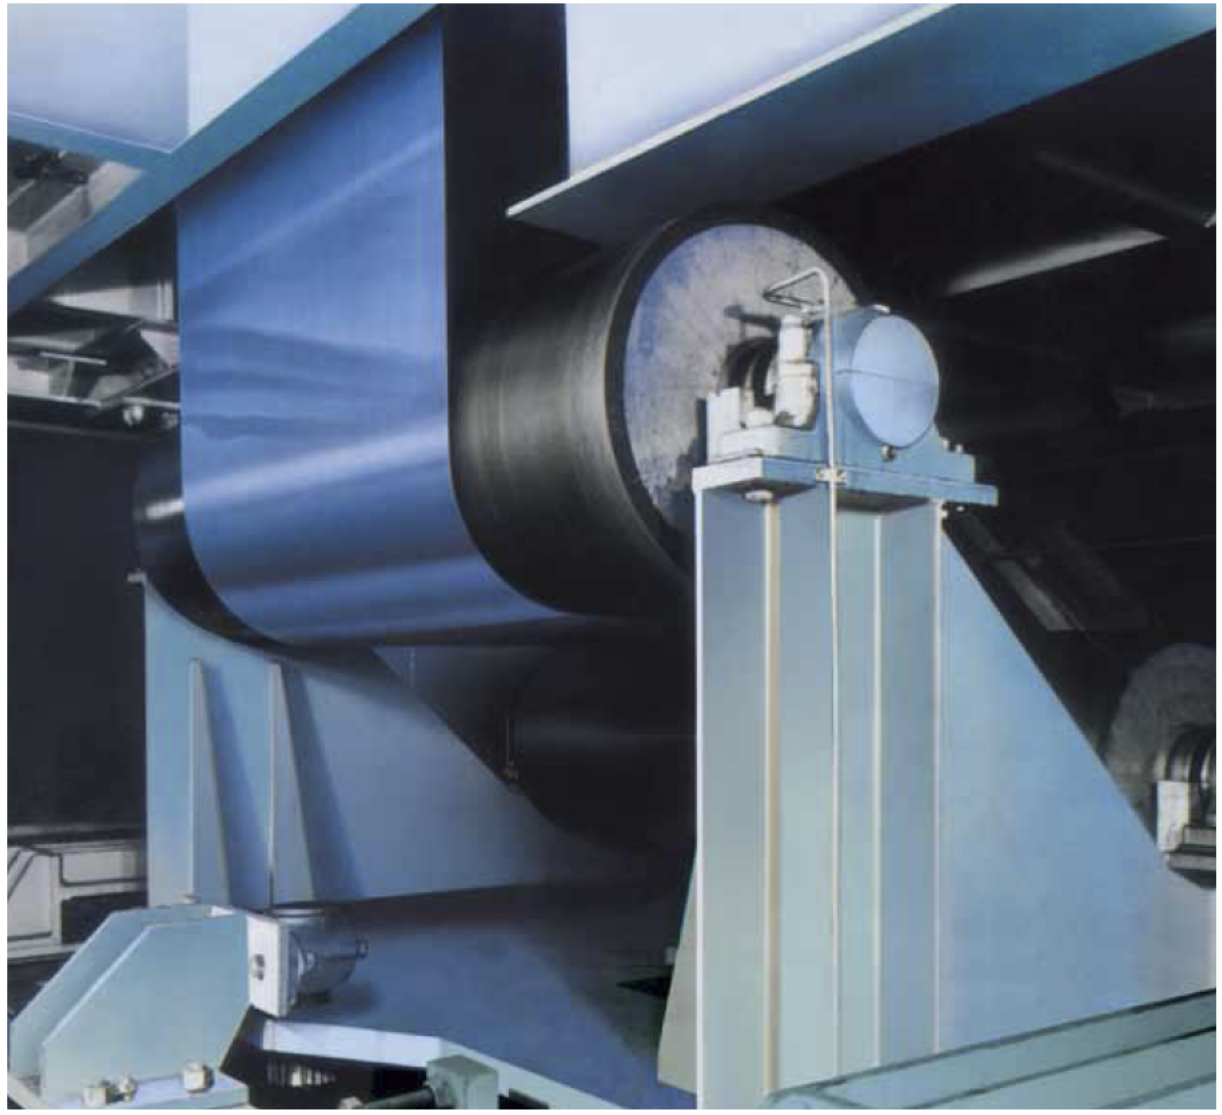

# 철강 프로세스에 있어서의 니레코의 계측·제어장치

**NIRECO**

We reserve the right to change the specifications in this catalog without prior notice for improving and updating our products.

---

Kyobashi Office  
Asako Kyobashi Bldg., Kyobashi 1-6-13, Chuo-ku, Tokyo, 104-0031, Japan  
TEL : +81-3-3562-2201 FAX : +81-3-3564-4316  
URL : <http://www.nireco.com>