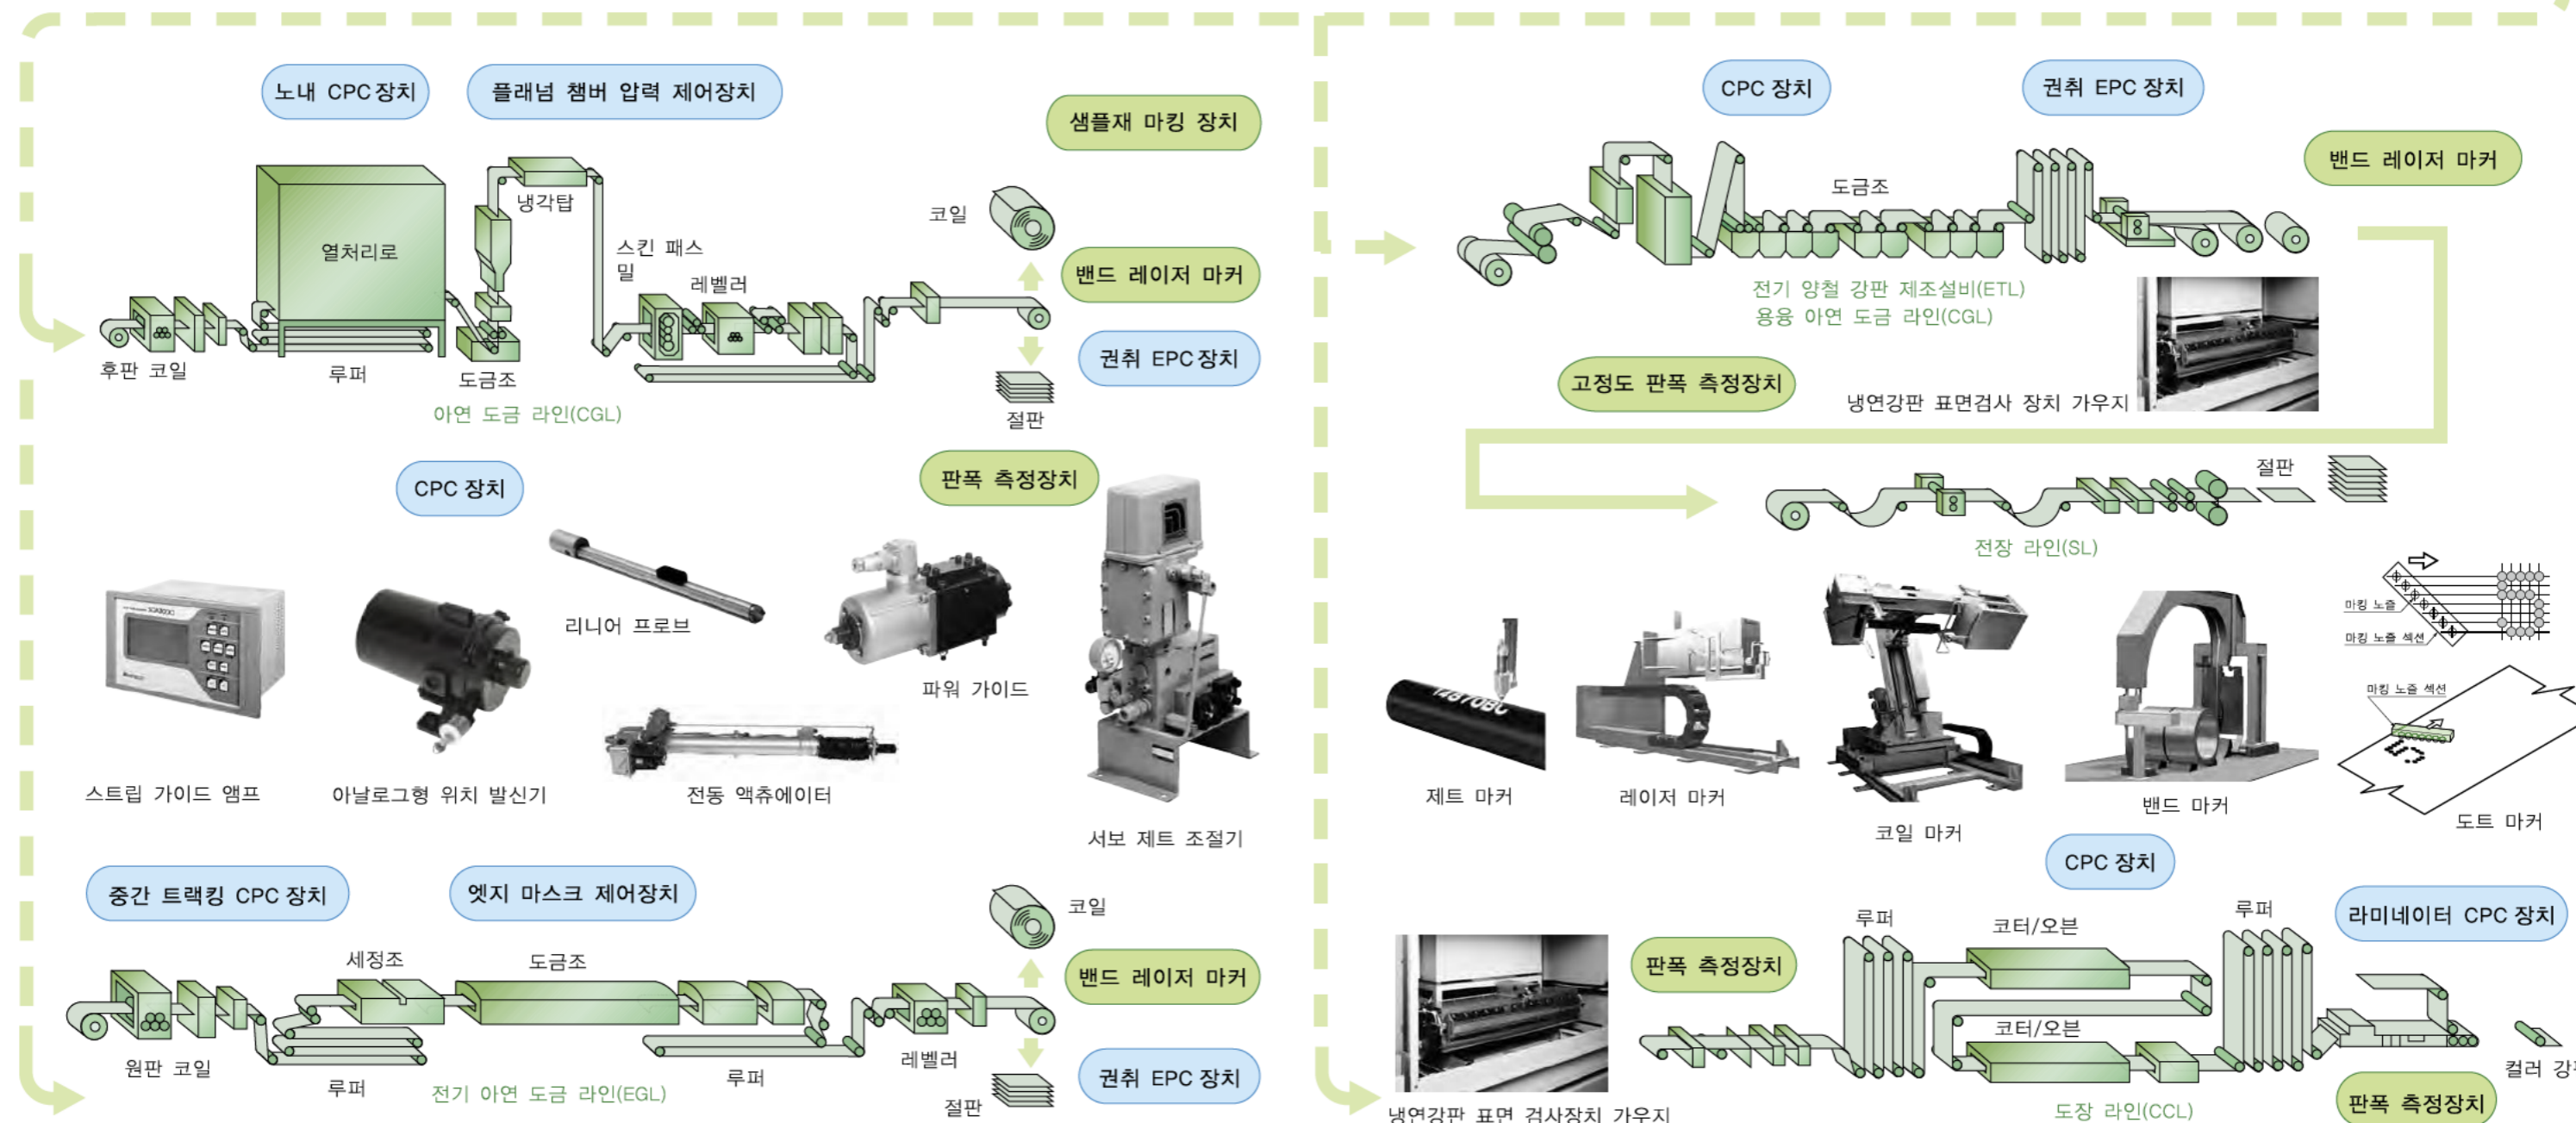

# 철강 프로세스에 있어서의 니레코의 계측·제어장치

**NIRECO**

We reserve the right to change the specifications in this catalog without prior notice for improving and updating our products.

---

Kyobashi Office  
Asako Kyobashi Bldg., Kyobashi 1-6-13, Chuo-ku, Tokyo, 104-0031, Japan  
TEL : +81-3-3562-2201 FAX : +81-3-3564-4316  
URL : <http://www.nireco.com>