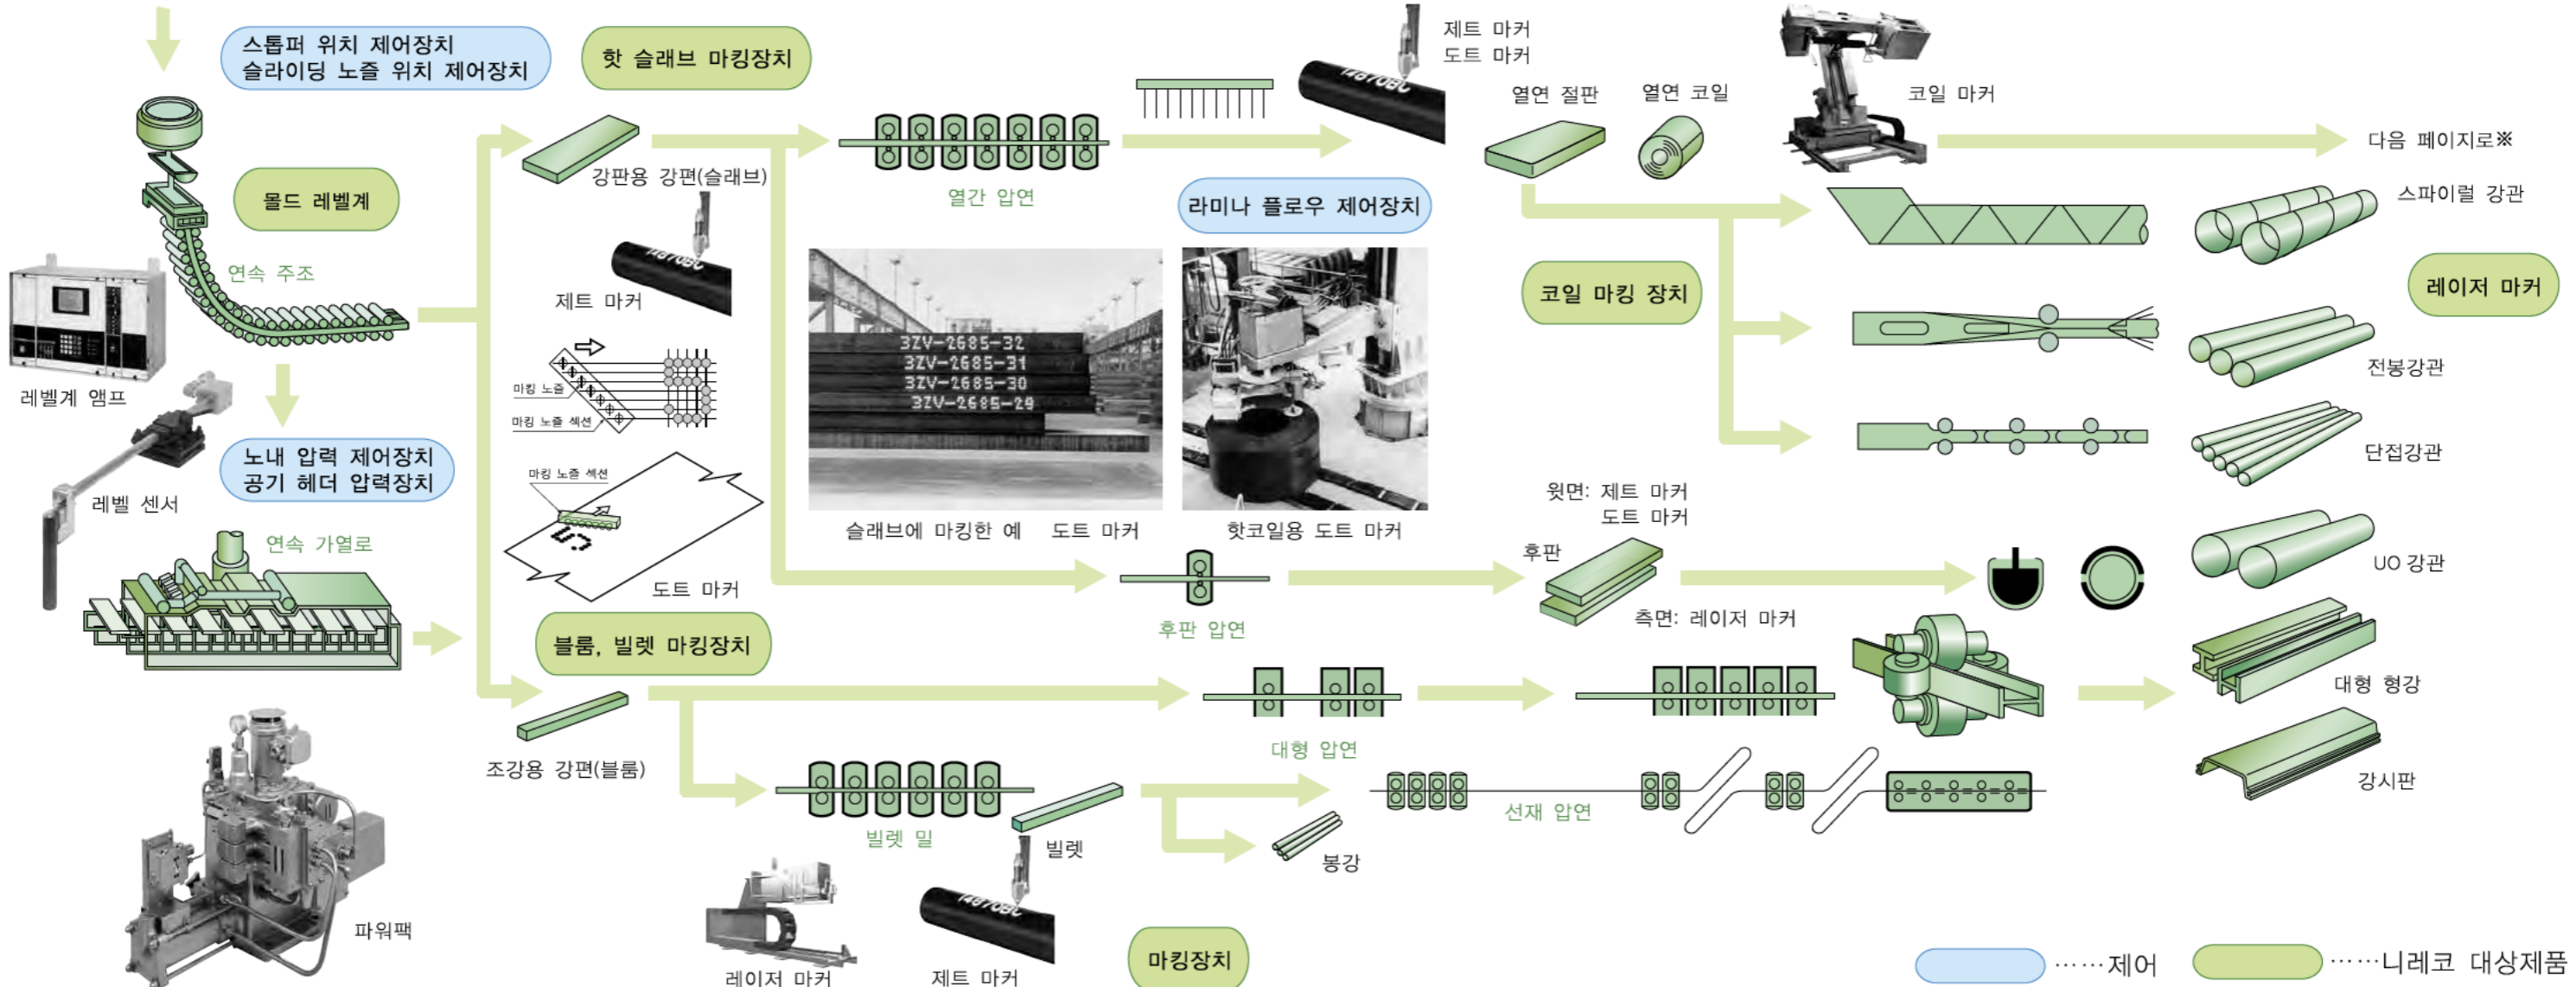

# 철강 프로세스에 있어서의 니레코의 계측·제어장치

**NIRECO**

We reserve the right to change the specifications in this catalog without prior notice for improving and updating our products.

---

Kyobashi Office  
Asako Kyobashi Bldg., Kyobashi 1-6-13, Chuo-ku, Tokyo, 104-0031, Japan  
TEL : +81-3-3562-2201 FAX : +81-3-3564-4316  
URL : <http://www.nireco.com>