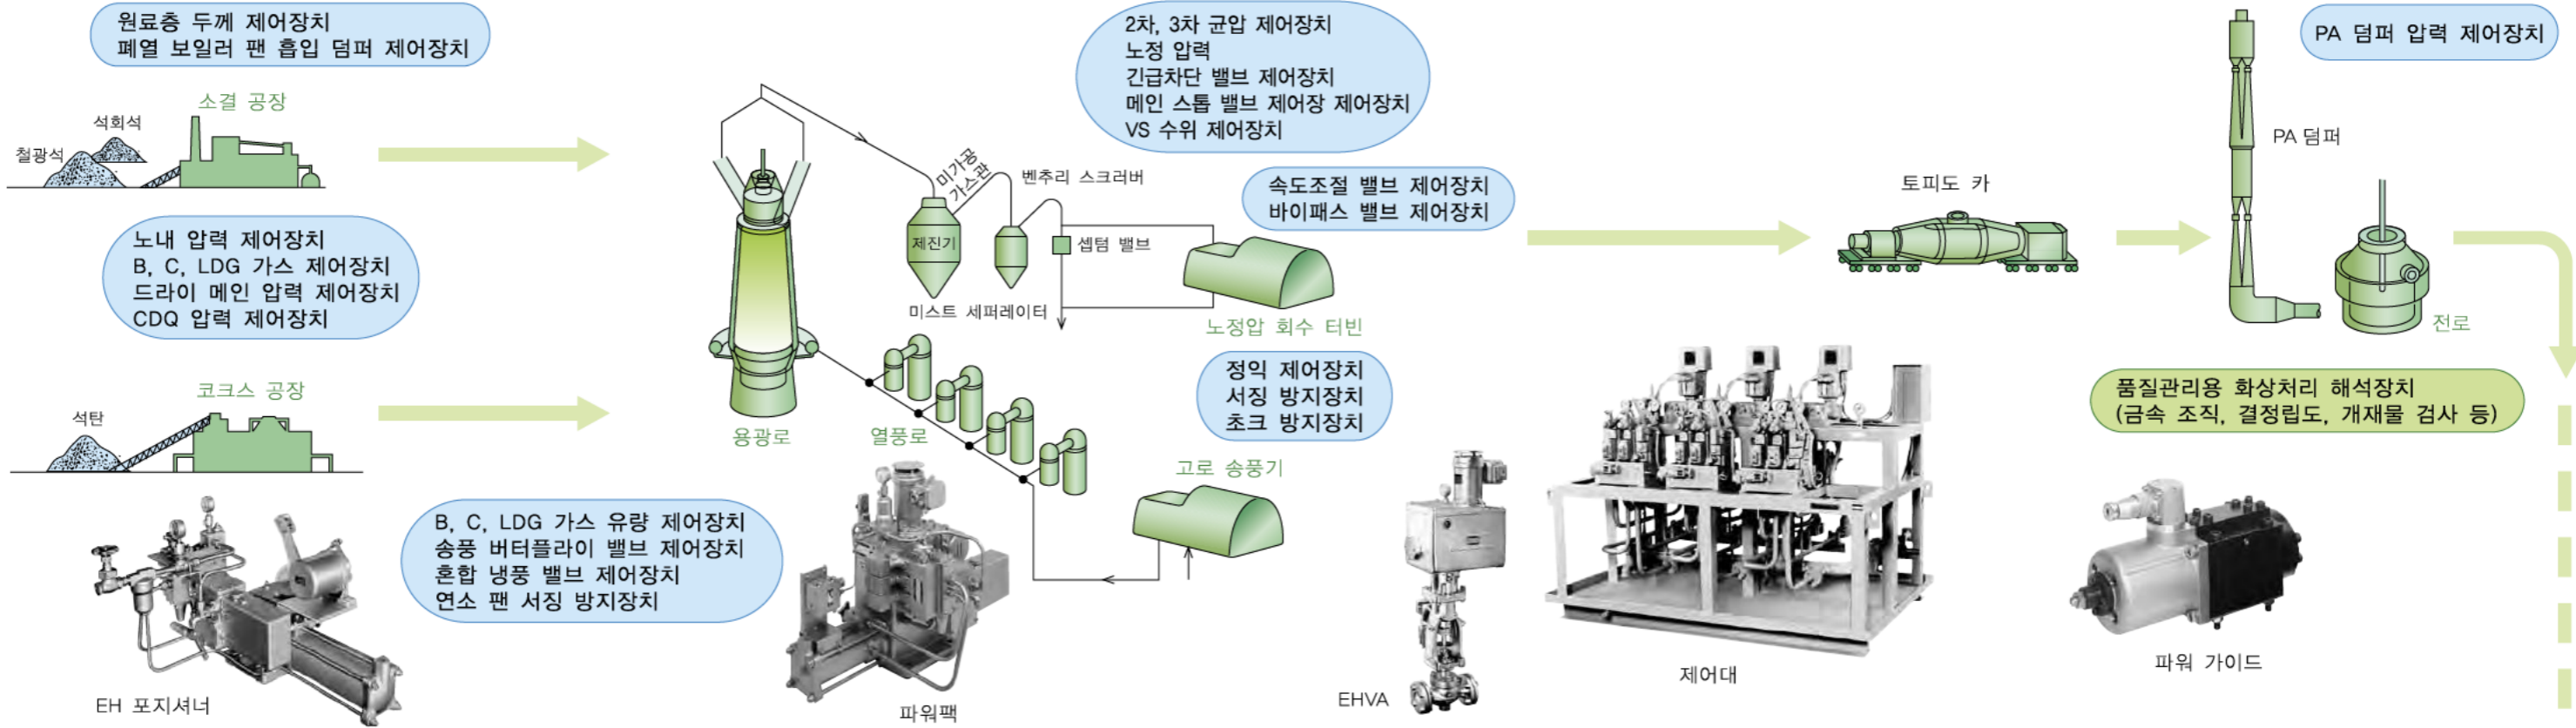

# 철강 프로세스에 있어서의 니레코의 계측·제어장치

**NIRECO**

We reserve the right to change the specifications in this catalog without prior notice for improving and updating our products.

---

Kyobashi Office  
Asako Kyobashi Bldg., Kyobashi 1-6-13, Chuo-ku, Tokyo, 104-0031, Japan  
TEL : +81-3-3562-2201 FAX : +81-3-3564-4316  
URL : <http://www.nireco.com>