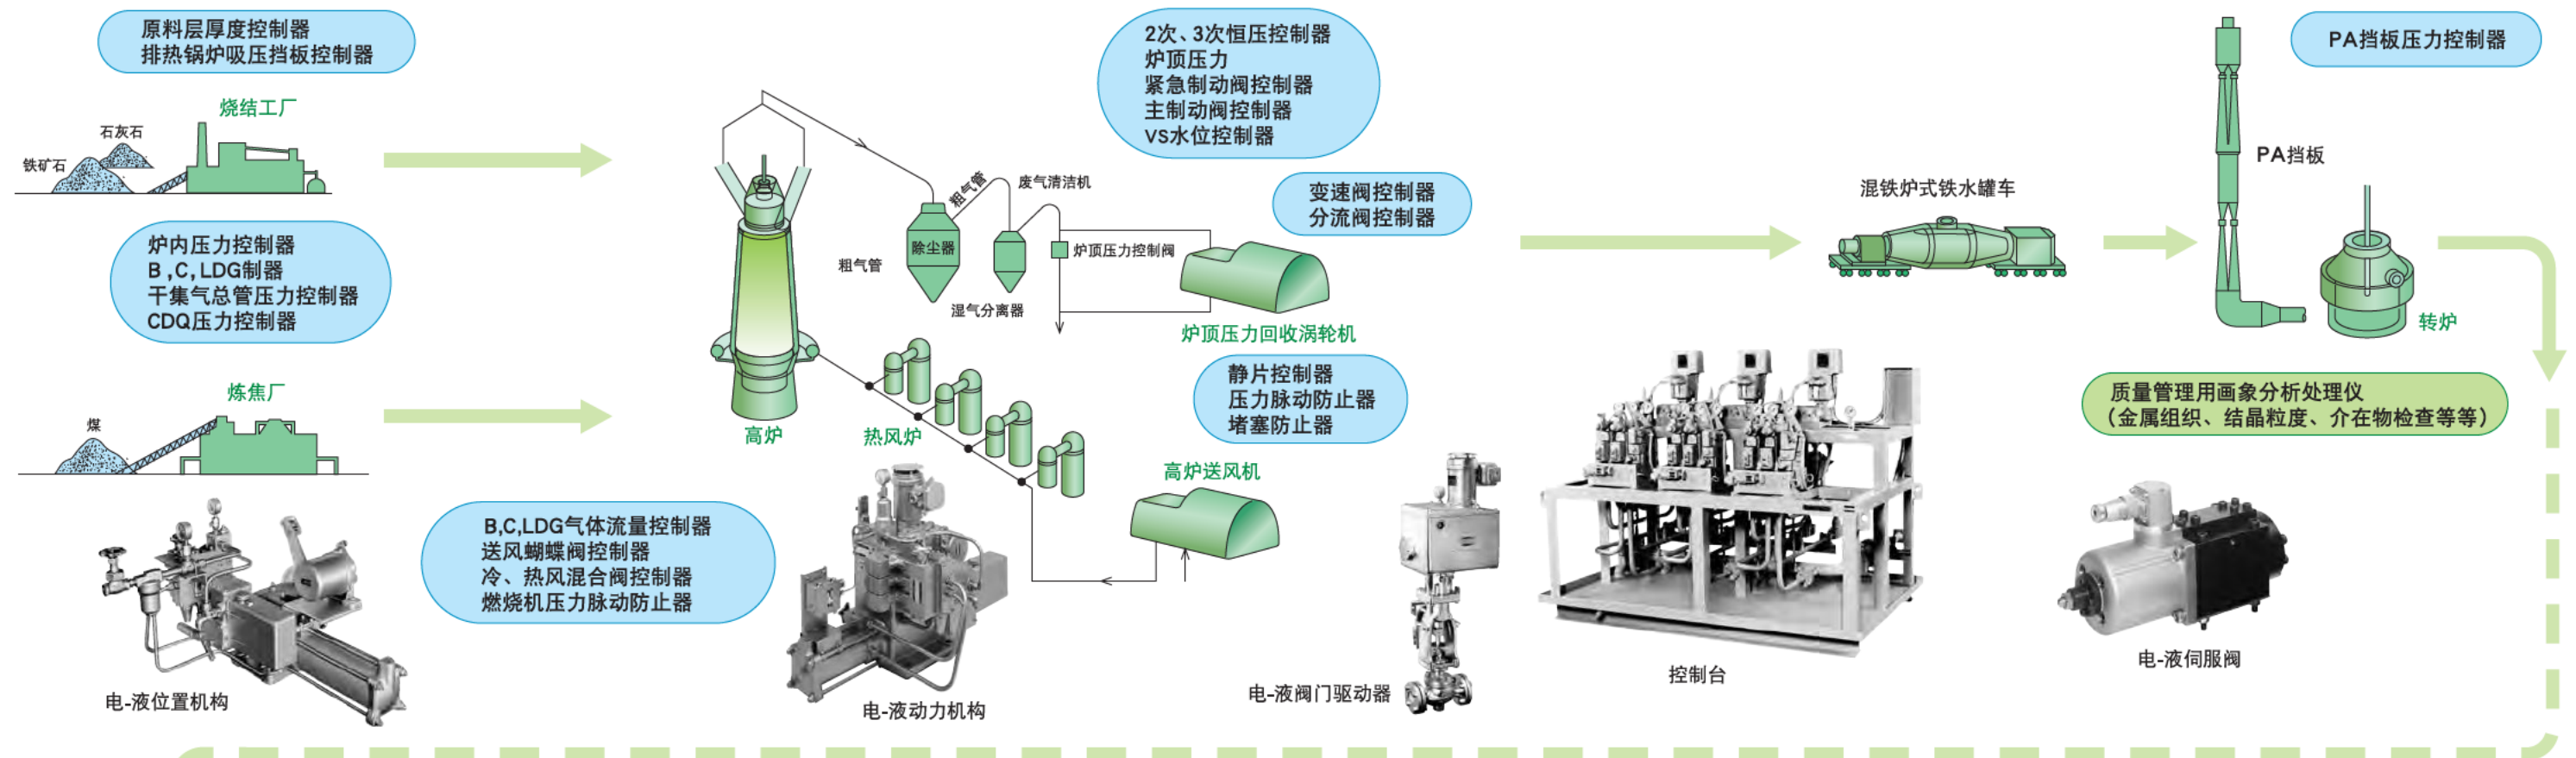

钢铁工程用 检测、控制装置产品介绍

 NIRECO

We reserve the right to change the specifications in this catalog without prior notice for improving and updating our products.

Kyobashi Office
Asako Kyobashi Bldg., Kyobashi 1-6-13, Chuo-ku, Tokyo, 104-0031, Japan
TEL : +81-3-3562-2201 FAX : +81-3-3564-4316
URL : <http://www.nireco.com>