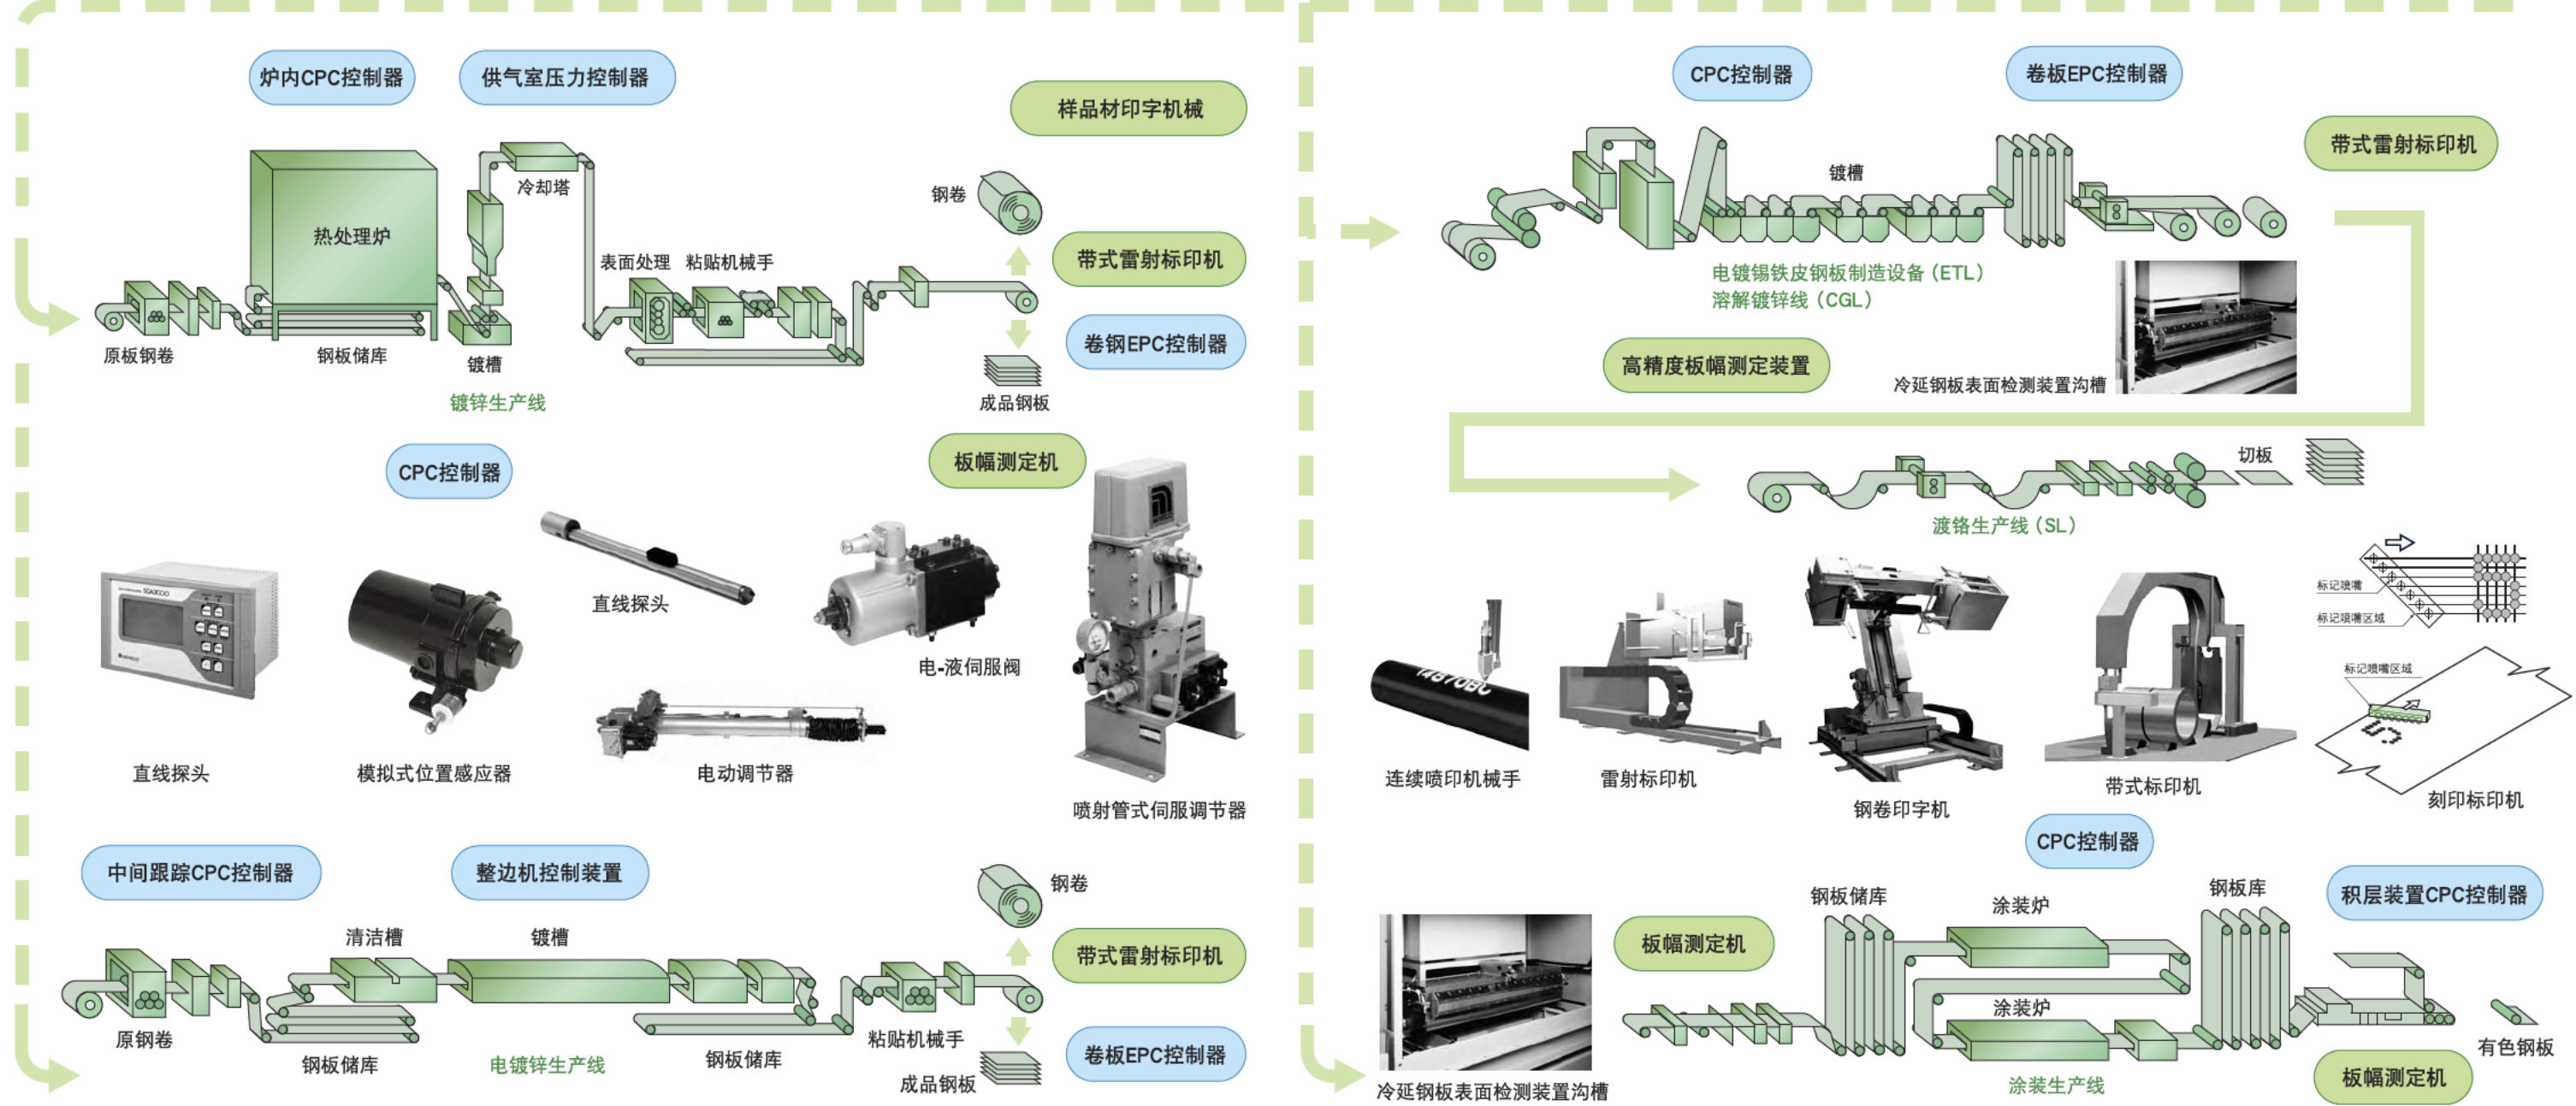

钢铁工程用 检测、控制装置产品介绍

 NIRECO

We reserve the right to change the specifications in this catalog without prior notice for improving and updating our products.

Kyobashi Office
Asako Kyobashi Bldg., Kyobashi 1-6-13, Chuo-ku, Tokyo, 104-0031, Japan
TEL : +81-3-3562-2201 FAX : +81-3-3564-4316
URL : <http://www.nireco.com>