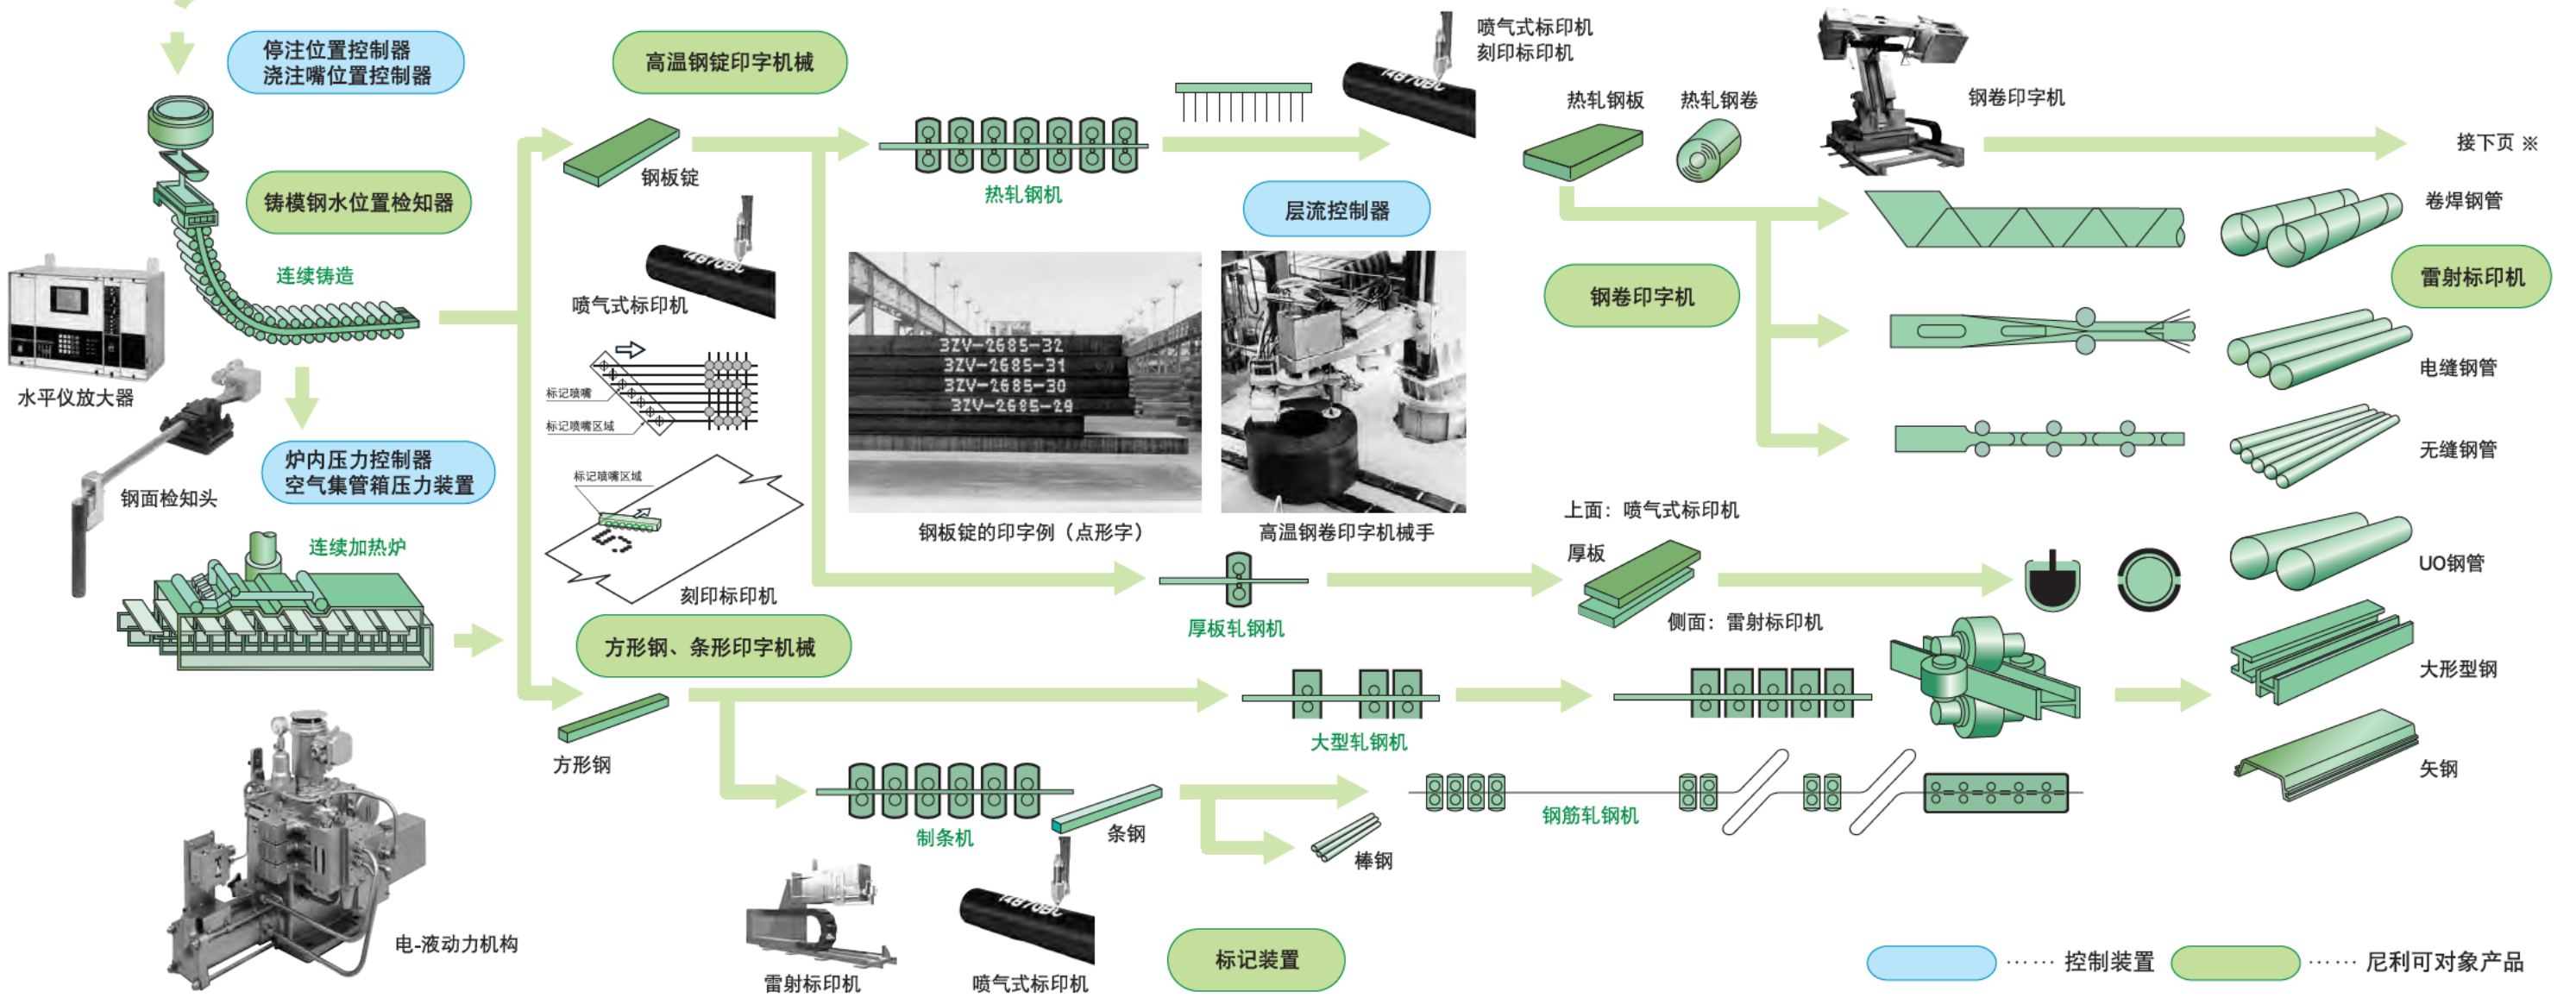

钢铁工程用 检测、控制装置产品介绍

 NIRECO

We reserve the right to change the specifications in this catalog without prior notice for improving and updating our products.

Kyobashi Office
Asako Kyobashi Bldg., Kyobashi 1-6-13, Chuo-ku, Tokyo, 104-0031, Japan
TEL : +81-3-3562-2201 FAX : +81-3-3564-4316
URL : <http://www.nireco.com>