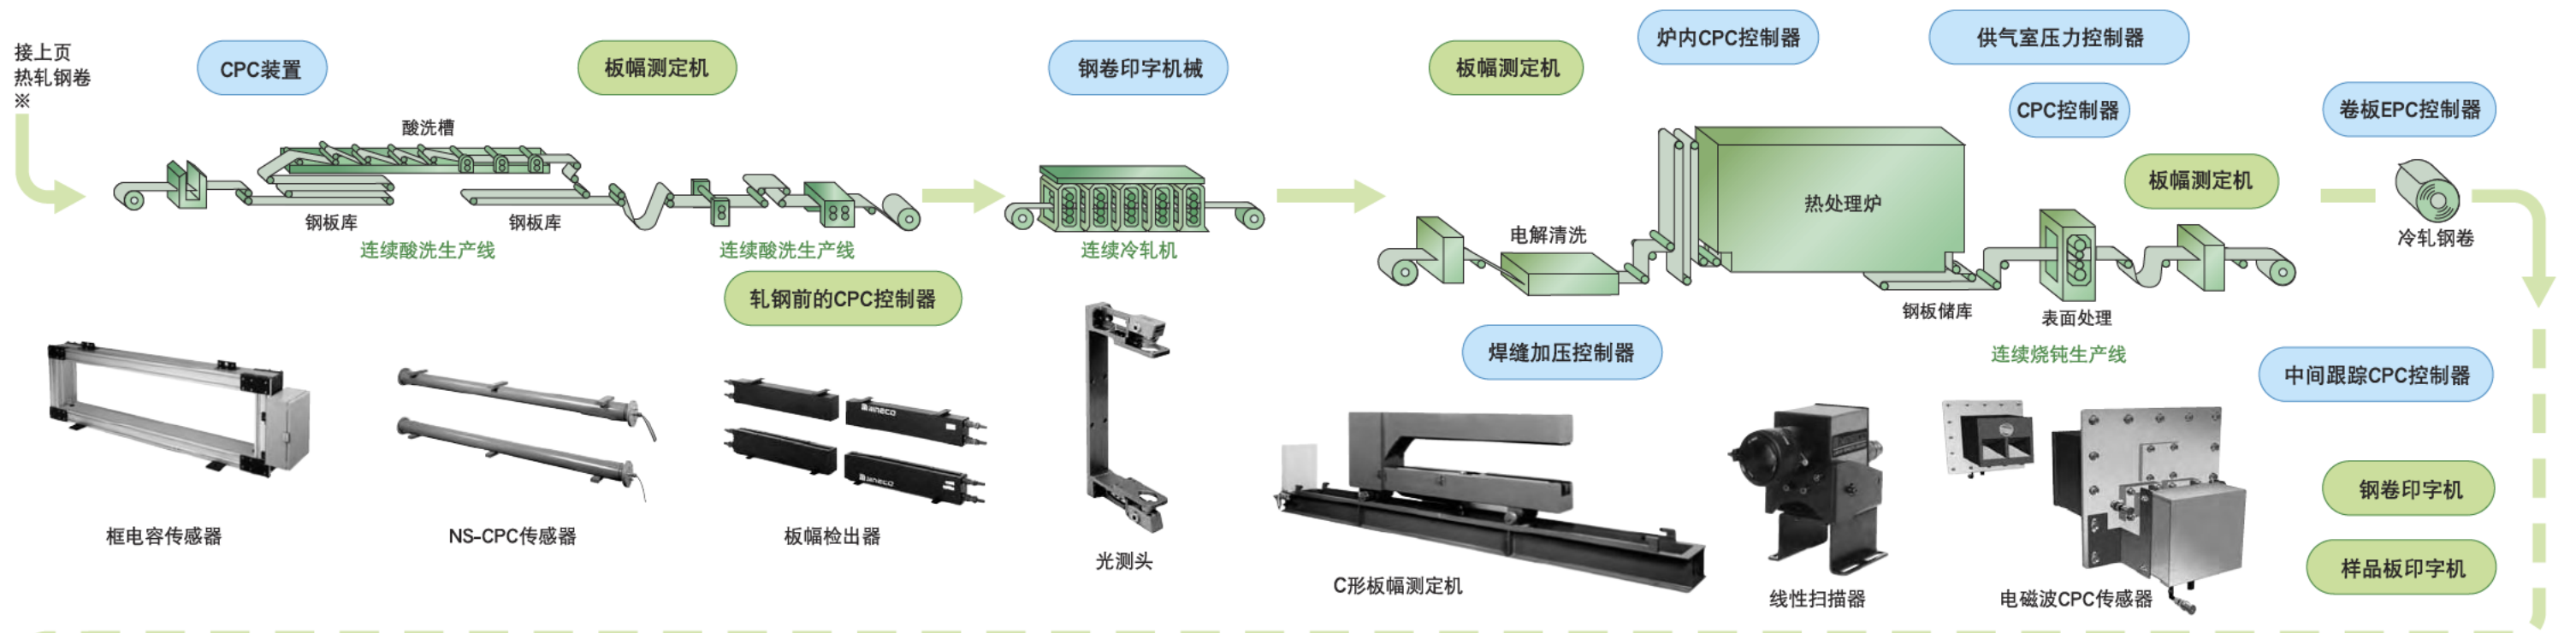

钢铁工程用 检测、控制装置产品介绍

 NIRECO

We reserve the right to change the specifications in this catalog without prior notice for improving and updating our products.

Kyobashi Office
Asako Kyobashi Bldg., Kyobashi 1-6-13, Chuo-ku, Tokyo, 104-0031, Japan
TEL : +81-3-3562-2201 FAX : +81-3-3564-4316
URL : <http://www.nireco.com>